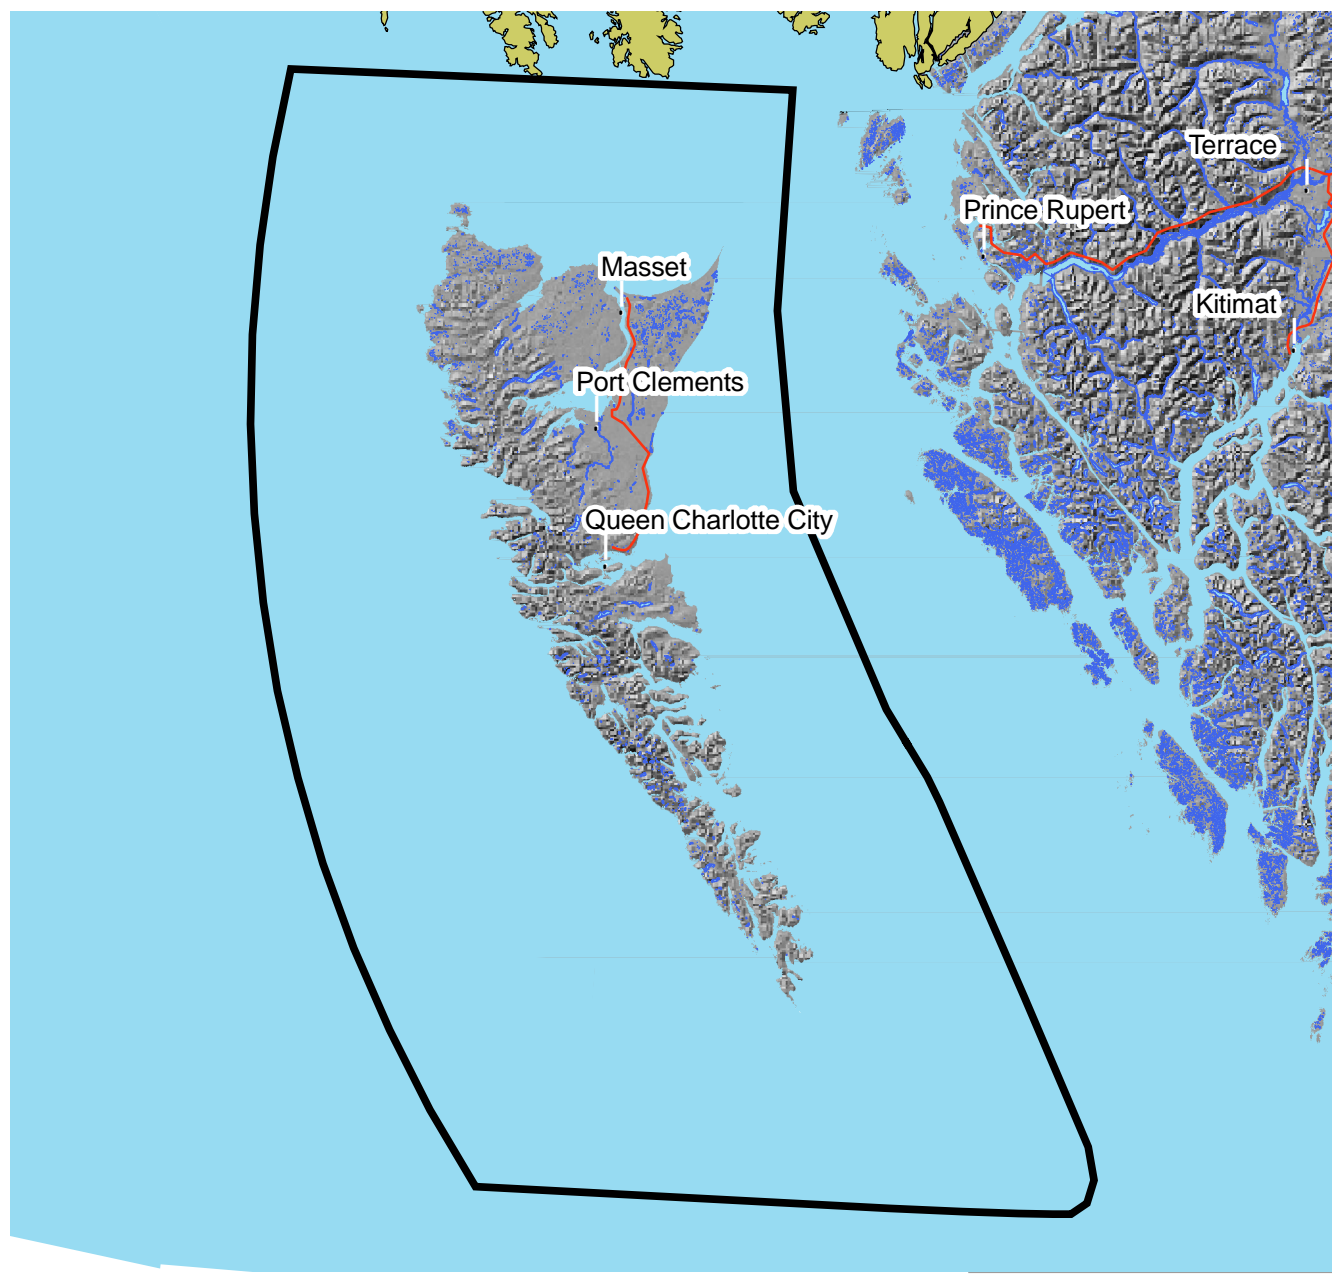

Produced by the  
BC Treaty Commission

**Statement of Intent  
Traditional Territory Boundary  
Council of the Haida Nation**

This map represents approximate boundary of the traditional territory described in the First Nation Statement of Intent. The boundary is for illustrative purposes only, and may be updated in the future.