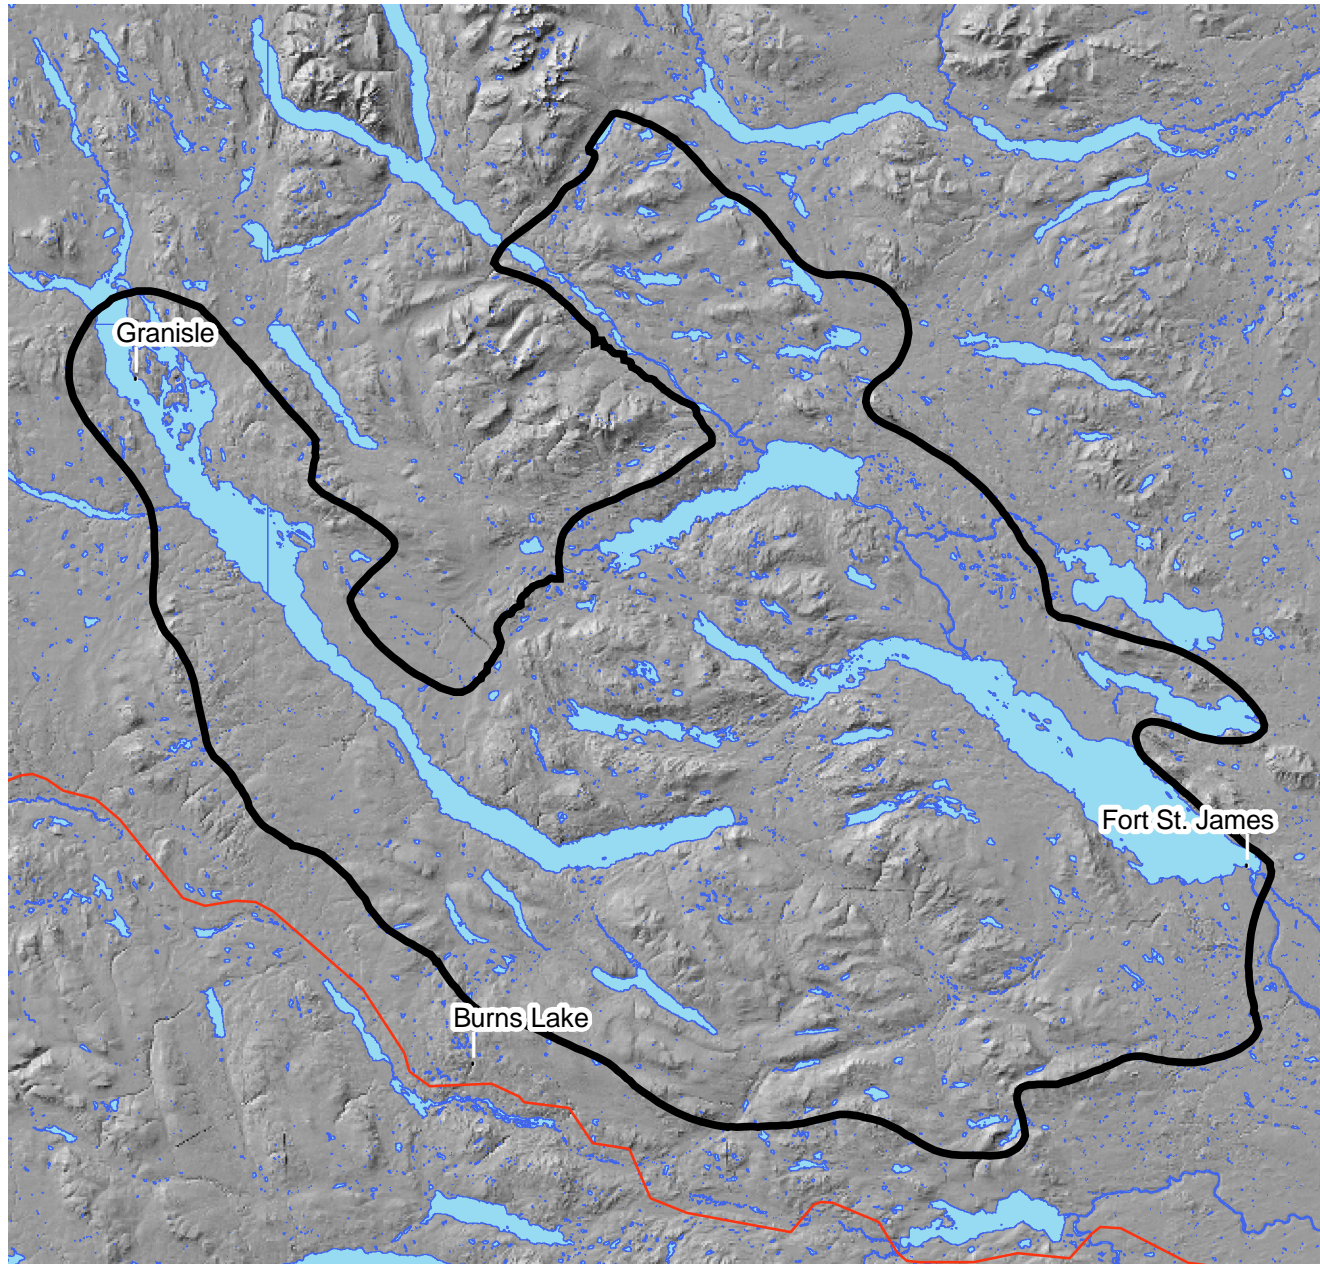

Produced by the  
BC Treaty Commission

**Statement of Intent  
Traditional Territory Boundary  
Yekooche Nation**

Kilometers  
0 3 6 9 12

This map represents approximate boundary of the traditional territory described in the First Nation Statement of Intent. The boundary is for illustrative purposes only, and may be updated in the future.